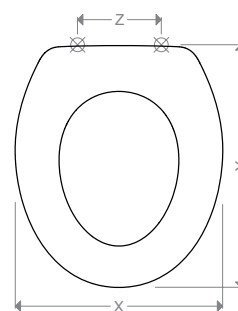

DIMENSIONI

X=36,2

Y=46,0

Z=16,0

ART. W 1900 010 NOCE

DIMENSIONI

X=37,5

Y=43,5

Z=16,0

ART. W 1900 011 CHAMPAGNE

DIMENSIONI

X=37,5

Y=43,5

Z=16,0

DIMENSIONI

X=37,5

Y=43,5

Z=16,0

W 14230 012 CON SLOW CLOSE

DIMENSIONI

X=37,5

Y=44,0

Z=15,0

W 14230 018 CHAMPAGNE

DIMENSIONI

X=35,0

Y=45,5

Z=16,0