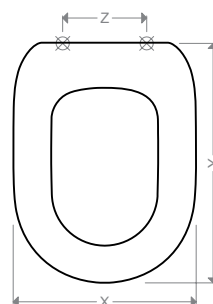

DIMENSIONI

X=36,2

Y=46,0

Z=16,0

ART. W 1900 010 NOCE

DIMENSIONI

X=37,5

Y=43,5

Z=16,0

ART. W 1900 011 CHAMPAGNE

DIMENSIONI

X=37,5

Y=43,5

Z=16,0

DIMENSIONI

X=37,5

Y=43,5

Z=16,0

W 14230 012 CON SLOW CLOSE

DIMENSIONI

X=37,5

Y=44,0

Z=15,0

W 14230 018 CHAMPAGNE

DIMENSIONI

X=35,0

Y=45,5

Z=16,0