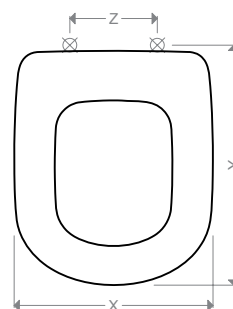

DIMENSIONI

X=36,0

Y=43,5

Z=16,0