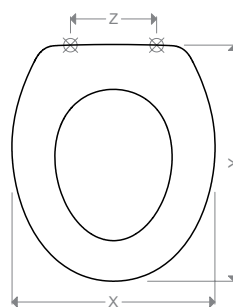

DIMENSIONI

X=34,5

Y=46,0

Z=16,0

ART. WI 1900 004

DIMENSIONI

X=36,0

Y=42,0

DIMENSIONI

X=36,2

Y=46,0

Z=16,0

ART. W 1900 010 NOCE

DIMENSIONI

X=37,5

Y=43,5

Z=16,0

ART. W 1900 011 CHAMPAGNE

DIMENSIONI

X=37,5

Y=43,5

Z=16,0

DIMENSIONI

X=37,5

Y=43,5

Z=16,0

W 14230 012 CON SLOW CLOSE

DIMENSIONI

X=37,5

Y=44,0