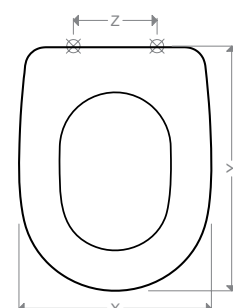

DIMENSIONI

X=34,5

Y=46,0

Z=16,0

ART. WI 1900 004

DIMENSIONI

X=36,0

Y=42,0

Z=15,5

ART. WI 1900 005

DIMENSIONI

X=35,0

Y=45,0

Z=15,5

DIMENSIONI

X=36,2

Y=46,0

Z=16,0

ART. W 1900 010 NOCE

DIMENSIONI

X=37,5

Y=43,5

Z=16,0

ART. W 1900 011 CHAMPAGNE

DIMENSIONI

X=37,5

Y=43,5

Z=16,0