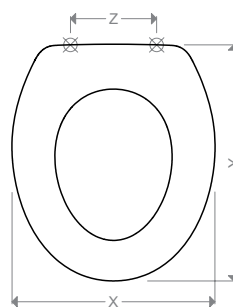

DIMENSIONI

X=34,5

Y=46,0

Z=16,0

ART. WI 1900 004

DIMENSIONI

X=36,0

Y=42,0

DIMENSIONI

X=36,2

Y=46,0

Z=16,0

ART. W 1900 010 NOCE

DIMENSIONI

X=37,5

Y=43,5

Z=16,0

ART. W 1900 011 CHAMPAGNE

DIMENSIONI

X=37,5

Y=43,5

Z=16,0

DIMENSIONI

X=37,5

Y=43,5

Z=16,0

W 14230 012 CON SLOW CLOSE

DIMENSIONI

X=37,5

Y=44,0