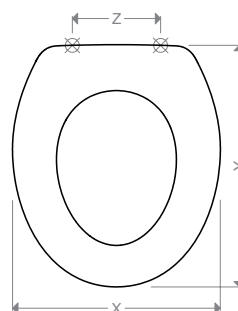

DIMENSIONI

X=36,2

Y=46,0

Z=16,0

ART. W 1900 010 NOCE

DIMENSIONI

X=37,5

Y=43,5

Z=16,0

ART. W 1900 011 CHAMPAGNE

DIMENSIONI

X=37,5

Y=43,5

Z=16,0

DIMENSIONI

X=37,5

Y=43,5

Z=16,0

W 14230 012 CON SLOW CLOSE

DIMENSIONI

X=37,5

Y=44,0

Z=15,0

W 14230 018 CHAMPAGNE

DIMENSIONI

X=35,0

Y=45,5

Z=16,0