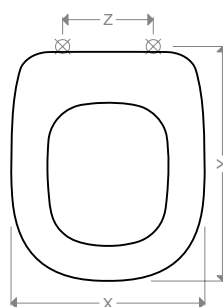

DIMENSIONI