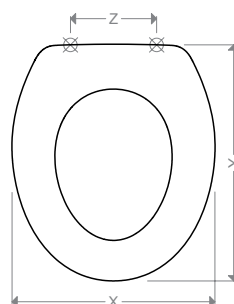

DIMENSIONI