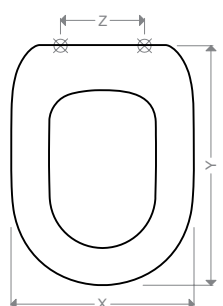

DIMENSIONI

X=34,5

Y=46,0

Z=16,0

ART. WI 1900 004

DIMENSIONI

X=36,0

Y=42,0

Z=15,5

ART. WI 1900 005

DIMENSIONI

X=35,0

Y=45,0

Z=15,5

DIMENSIONI

X=36,2

Y=46,0

Z=16,0

ART. W 1900 010 NOCE

DIMENSIONI

X=37,5

Y=43,5

Z=16,0

ART. W 1900 011 CHAMPAGNE

DIMENSIONI

X=37,5

Y=43,5

Z=16,0