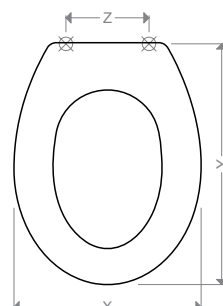

DIMENSIONI

X=34,5

Y=46,0

Z=16,0

ART. WI 1900 004

DIMENSIONI

X=36,0

Y=42,0

Z=15,5

ART. WI 1900 005

DIMENSIONI

X=35,0

Y=45,0

Z=15,5

DIMENSIONI

X=36,2

Y=46,0

Z=16,0

ART. W 1900 010 NOCE

DIMENSIONI

X=37,5

Y=43,5

Z=16,0

ART. W 1900 011 CHAMPAGNE

DIMENSIONI

X=37,5

Y=43,5

Z=16,0