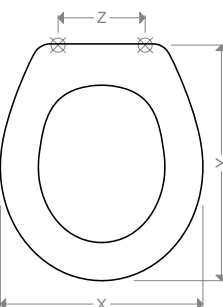

DIMENSIONI

X=34,5

Y=46,0

Z=16,0

ART. WI 1900 004

DIMENSIONI

X=36,0

Y=42,0

Z=15,5

ART. WI 1900 005

DIMENSIONI

X=35,0

Y=45,0

Z=15,5

DIMENSIONI

X=36,2

Y=46,0

Z=16,0

ART. W 1900 010 NOCE

DIMENSIONI

X=37,5

Y=43,5

Z=16,0

ART. W 1900 011 CHAMPAGNE

DIMENSIONI

X=37,5

Y=43,5

Z=16,0